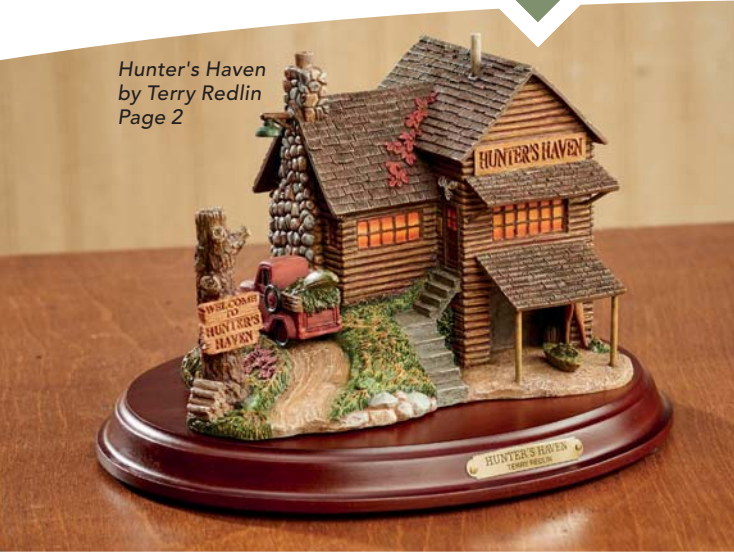

Fine Art Sculpture

2017 - 2018

Hunter's Haven
by Terry Redlin
Page 2

Bluebill Decoy
by Sam Nottleman
Page 12

Songbird Sculptures
by Randal Martin
Page 3

Soaring Red-tailed Hawk
by Phil Galatas
Page 4

Premier SCULPTURE

by *Terry Redlin*

- Cold cast & skillfully hand-painted
 - Inspired by Terry Redlin's original paintings
 - Wood base and nameplate
- (Minimum order per design: 1)

NEW

Hunter's Haven

6"H x 8½"W x 7¼"D

Case Pack: 8