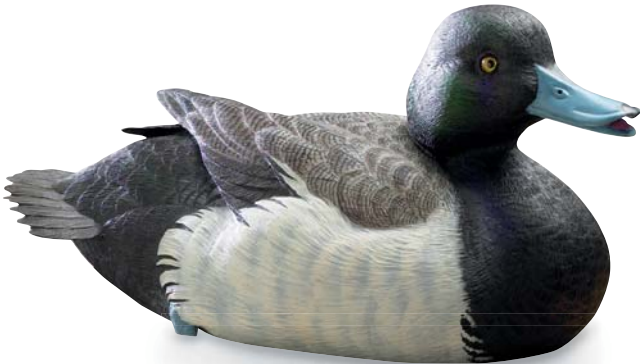

Drake Bluebill

6½"H x 12"W

No. 6598242008 **D** $85.00 **S** $102.00