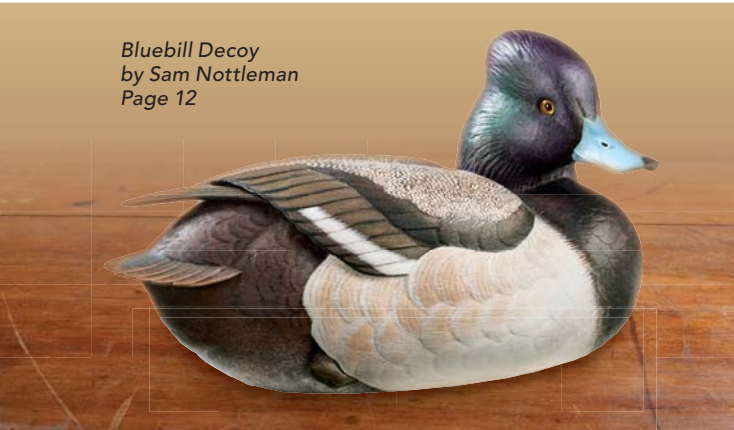

Fine Art Sculpture

2017 - 2018

Hunter's Haven
by Terry Redlin
Page 2

Bluebill Decoy
by Sam Nottleman
Page 12

Songbird Sculptures
by Randal Martin
Page 3

Soaring Red-tailed Hawk
by Phil Galatas
Page 4

Premier SCULPTURE