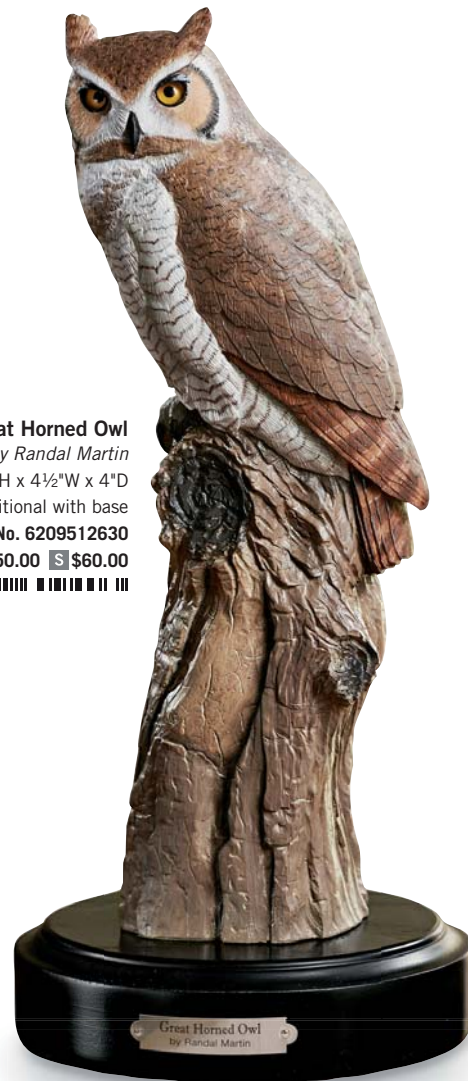

Great Horned Owl
by Randal Martin
12"H x 4½"W x 4"D
2"H x 6½"D additional with base
No. 6209512630
D$50.00 **S**$60.00